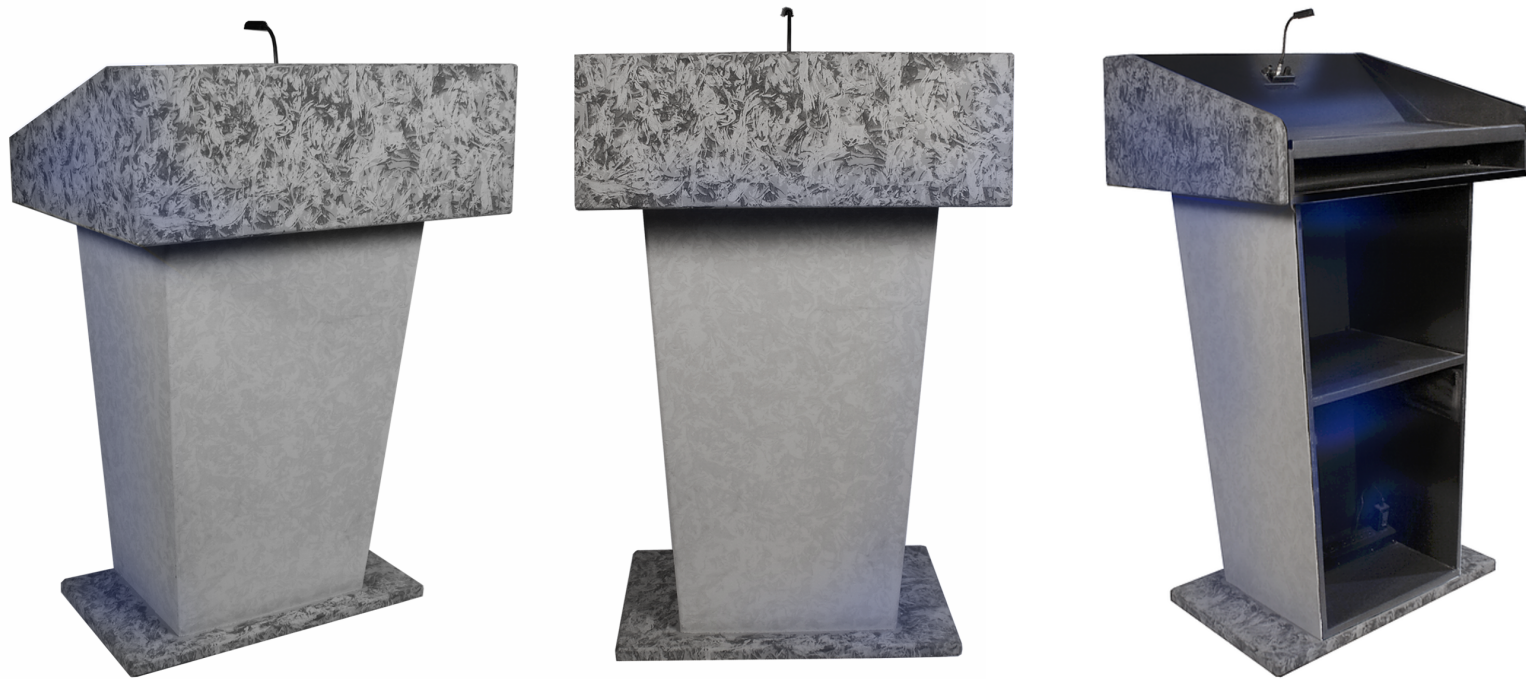

# LARGE TOP PRESENTATION LECTERNS

Presenter Lectern - 43" tall with rectangular top. Suitable for one or two notebooks.  
Rolled three tone paint finish. Includes microphone flange, 12" Littlelite  
A/C outlet for computer power and hidden shelf for presenter waters

*Appropriate Sign Size: 12"-18" wide ( max 23" ) and as tall as you like  
Typically sign is attached with double stick tape  
This lectern is perfect for a branding opportunity!*