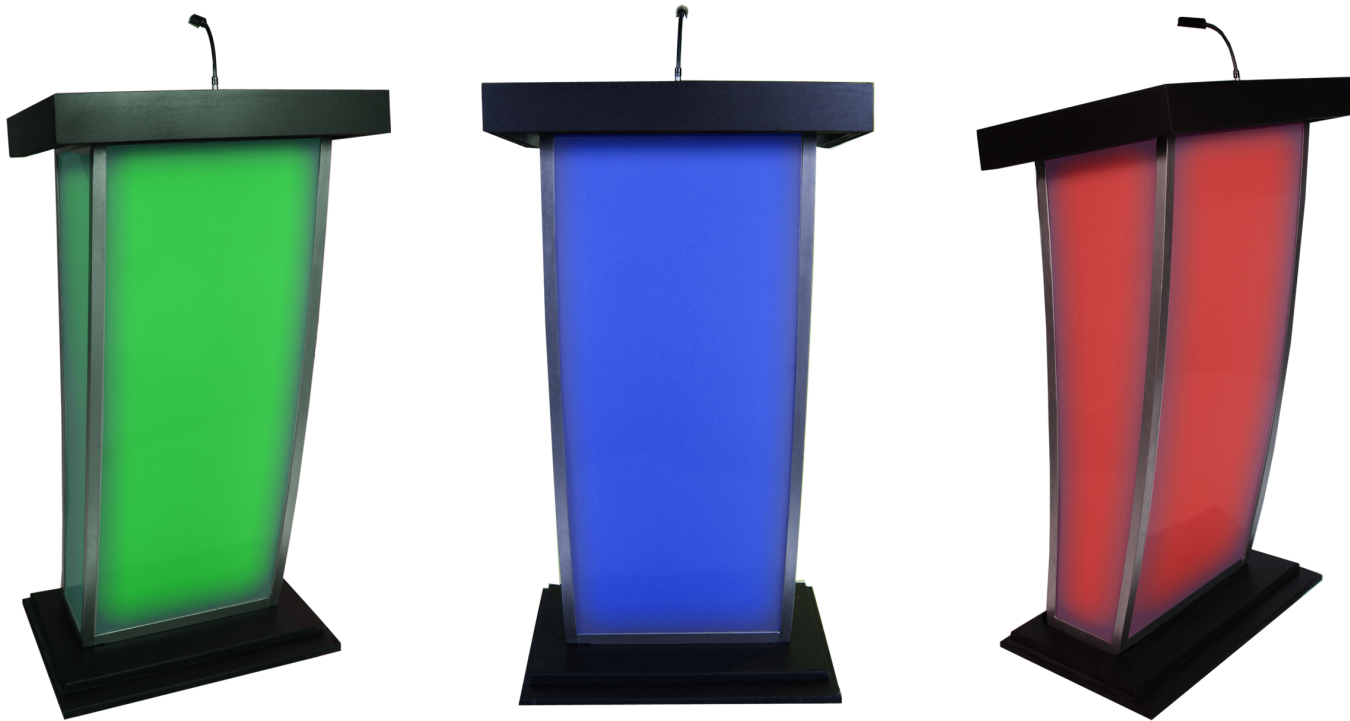

GLO LECTERNS

Glo Lectern - 43" tall with rectangular top. Suitable for a single notebook
Frosted Plexiglass sides. Includes two internal LED Fixtures with DMX in/out
microphone flange and 6" Littlelite with extra A/C outlet
Ask us about applying a clear background decal to the lectern's face!

*Appropriate Sign Size: 12"-20" wide (max 26") and as tall as you like
Typically sign is attached with double stick tape
Typically a sign is not used with this lectern
If you do choose to use a sign it needs to be front illuminated*